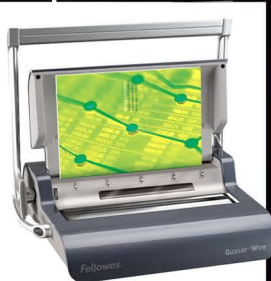

Quasar Wire Manual

User Friendly Design
for medium office
Use

Manual Wire Binder Punch 15 shts,
Binds 135pages / 3:1 34 Loop wire
Transparent covers 4-8mil: 2 shts
Covers (160-270g): 2 sheets
Punch and Bind System increases
productivity 2 Years warranty

$449.00

Free 100pcs (6.4mm) Black Wire