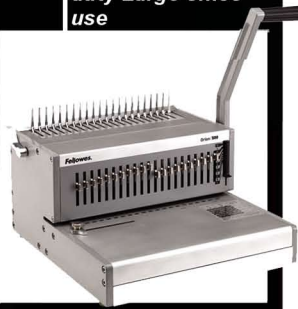

## Pulsar +300 Manual

Design for regular  
use in a small to  
medium size office

Manual Comb Binder A4 / A5  
Punch 20 Shts (80g) / Binds 300 shts  
Transparent covers 4-8mil: 3 sheet  
Covers (160-270g): 3 sheets  
Punch and Bind System increases  
productivity 2 Years warranty

## Orion 500

Design for Heavy  
duty Large office  
use

Manual Comb Binder A4/A5/Odd  
sizes with 5 margin depth selector  
Punch 30 shts (80g)/ Binds 500shts  
Transparent covers 4-8mil: 4 shts  
Covers (160-270g): 4 shts  
Punch/Bind System/ 2 Years warranty

## Galaxy 500 (Manual)

Design for Heavy  
duty use

Manual Comb Binder A4 / A5 with  
2 depth selectors/ Satellite System  
Punch 28 shts/ Binds 500 shts  
Transparent covers 4-8mil: 4 shts  
Covers (160-270g): 4 shts  
Punch/Bind System/ 2 Years warranty